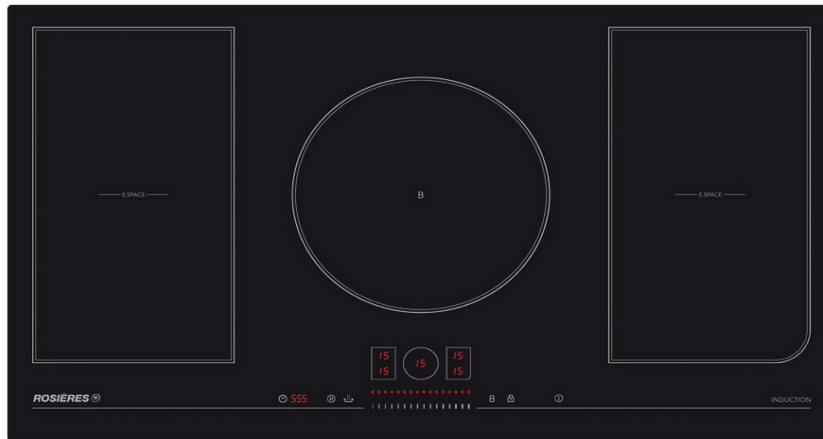

**ROSIERES BUILT-IN INDUCTION HOBS MODEL: RES921**

- 90cm INDUCTION Hobs
- 5 induction fireplaces
- Individual Timer
- Keep Warm
- Child Lock
- Black glass finish (bevelled edges)
- 2 E-SPACE ZONE & 1 Big Ring
- Total Power 10,8Kw
- Automatic shutdown
- Left Flexy Power Booster 3000 (4000)
- Right Flexy Power Booster 3000 (4000)
- Center Power Boost 3000
- Installation Cut-Out Dimensions: 87,5cm x 49,5cm