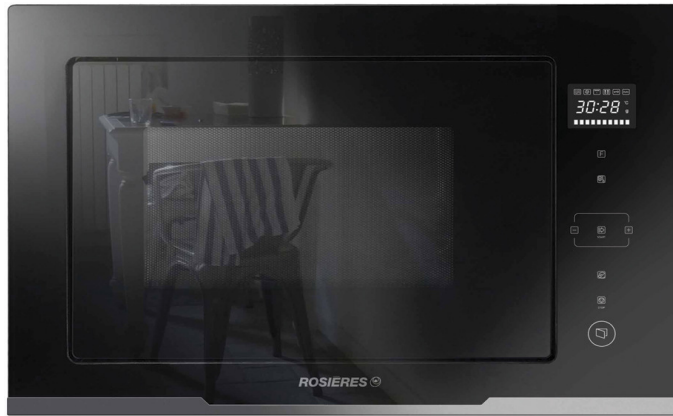

ROSIERES BUILT-IN MICROWAVE MODEL: RMGS28PN**FEATURES:**

- Capacity 28lt
- M/W power 900W & Grill power 1100W
- Electronic operation system
- LED full touch display
- Microwave & grill combination
- Stainless steel internal cavity
- Black Glass Exterior
- Electronic opening system
- 31,5cm Plate Diameter
- Door Lock Safety System
- 10 Auto menu programmes