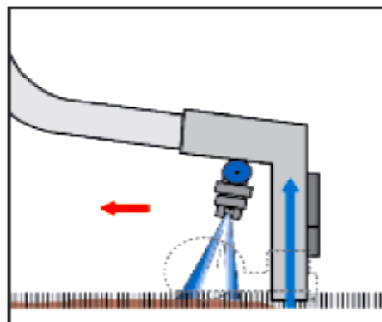

#### Accessories supplied as standard

Complete flexible hose

1 injector brush

Armchairs, sofas and tool

Carpets and floor nozzle

Polyester filter

C3294 EASY is a carpet extractor for small carpet areas or for the specific cleaning of carpet, fabric furniture, sofas or curtains.

It is perfect for a semi professional usage and for a quick cleaning of all upholstered thanks to the convenient hand tool specific for this usage.

- Solution tank capacity 6,2 lt.
- Armchair and sofas tool supplied as standard
- Maximum pressure 2 bar