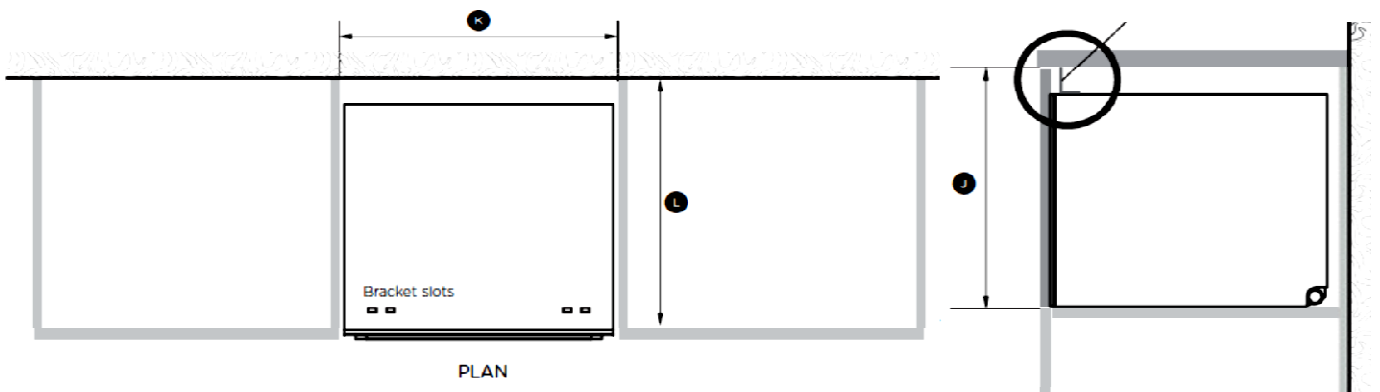

Fully Intergrated

Capacity and loading

- Place settings per drawer 7
- Flexible racking system YES
 - Fold down and pitch
- adjustable tines YES
 - Adjustable racks and cup
- racks YES
 - Accommodates long
- stemmed wine glasses YES
- Accommodates plates up to 290mm

ΔΙΑΣΤΑΣΕΙΣ ΚΑΙ ΚΟΠΗ ΠΟΡΤΑΣ / CABINETSRY & DOOR CUT-OUT DIMENSIONS

CABINETSRY DIMENSIONS		MM
Ⓝ	Inside height of cavity	min. 412
Ⓚ	Inside width of cavity	600
Ⓛ	Inside depth of cavity	min. 560