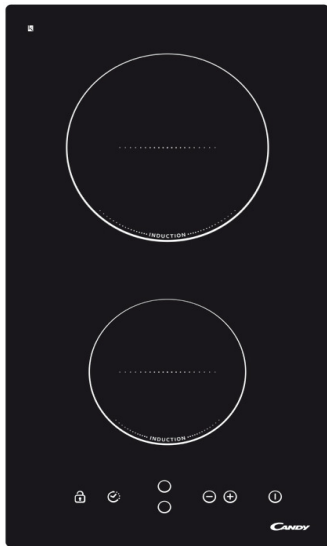

CANDY BUILT-IN INDUCTION DOMINO HOBS MODEL:CDI30

Controls

- Auto cut-off timer for each zone
- Minute Timer
- Soft-touch electronic controls

Performance

- Auto Heat reduce
- Gentle Heat

Product Dimensions

- Depth **520mm**
- Height **56mm**
- Width **288mm**

CUT OUT DIMENSIONS:

500mm X 268mm

Zone Ratings

- Front 1500W
- Rear 2000W

Safety

- Key Lock
- Pan detection System
- Safety time out
- Spillage auto-off
- Surface hot indicators