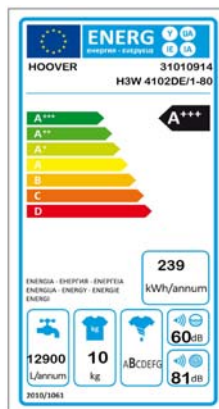

**Performance - Features**

- Drum Capacity **10kg**
- Noise Level **60dB**
- Energy Class **A+++**
- Max Spin Speed **1400 rpm**
- Programmes **14**
- Fast Cycles **14'-30'-44**
- 59'** Cycle on **Full** load - Unique on All Clothes
- Automatic weighing of clothes - Kg detector
- 24h** Delay Start
- Wi-Fi** Connectivity for remote use
- White door - Biggest Oblo!
- Smooth Touch digital display
- Loading Type Front
- Colour White
- Case Design Free-standing

**Ergonomics**

- Delayed Start Timer Yes
- Total Care** feature for better performance

**Power**

Annual Energy Consumption 239kWh

**Dimensions**

- Height: 85cm
- Width: 60cm
- Depth: 56cm