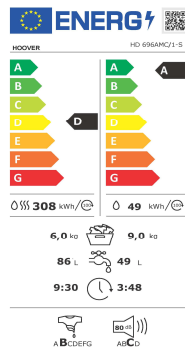

Performance - Features

- Drum Capacity **9kg Washer - 6kg Dryer**
- Noise Level **80dB**
- Energy Class **A+++ / New Energy Label A**
- Max Spin Speed **1600 rpm**
- Programmes **16**
- Fast Cycles **14'-30'-44**
- 59'** Cycle on **Full** load - Unique on All Clothes
- Automatic weighing of clothes - Kg detector
- 24h** Delay Start
- Wi-Fi** Connectivity for remote use
- White door - Biggest Oblo!
- Smooth Touch digital display
- Loading Type Front
- Colour White
- Case Design Free-standing

Ergonomics

- Delayed Start Timer Yes
- Total Care** feature for better performance

Power

Energy Consumption 308kWh/100 Cycles

Dimensions

- Height: 85cm
- Width: 60cm
- Depth: 58cm

10kg