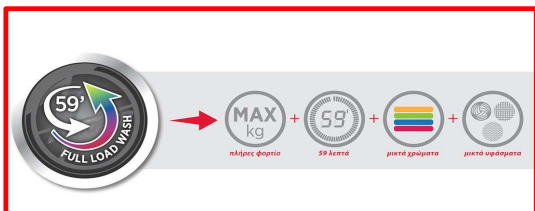

Performance - Features

- Drum Capacity **9kg Washer - 6kg Dryer**
- Noise Level **80dB**
- Energy Class **A+++ / New Energy Label A**
- Max Spin Speed **1600 rpm**
- Programmes **16**
- Fast Cycles **14'-30'-44**
- 59'** Cycle on **Full** load - Unique on All Clothes
- Automatic weighing of clothes - Kg detector
- 24h** Delay Start
- Wi-Fi** Connectivity for remote use
- White door - Biggest Oblo!
- Smooth Touch digital display
- Loading Type Front
- Colour White
- Case Design Free-standing

Ergonomics

- Delayed Start Timer Yes
- Total Care** feature for better performance

Power

Energy Consumption 308kWh/100 Cycles

Dimensions

- Height: 85cm
- Width: 60cm
- Depth: 58cm

10kg