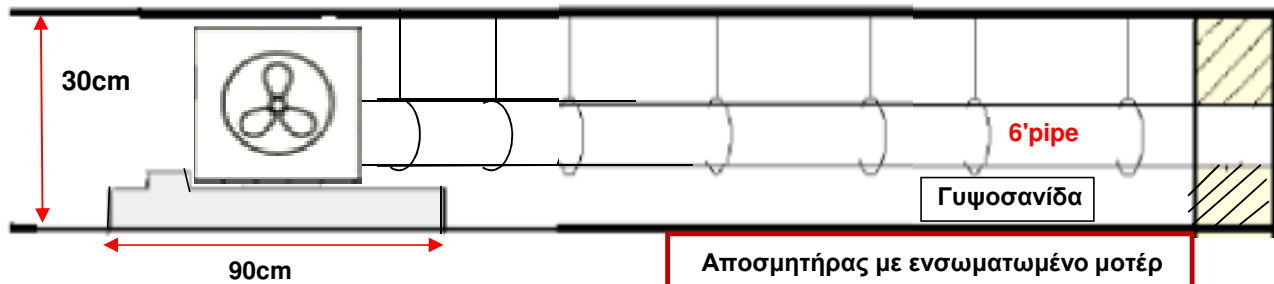

Διαστάσεις κοπής / Cut Out: 870 X 470 mm

- |             |              |                       |                               |
|-------------|--------------|-----------------------|-------------------------------|
| ROOF        | PA 612       | DUCT OUT              | STAINLESS STEEL FILTER        |
| 90cm X 50cm | dB A III: 68 | HIGH HC3              | <b>EXTRACTION HOLE 15cm Ø</b> |
| INOX        | W 275W       | 800 m <sup>3</sup> /h | <b>DUCTING PIPE 15cm</b>      |
| LED PANEL   |              |                       | REMOTE CONTROL                |