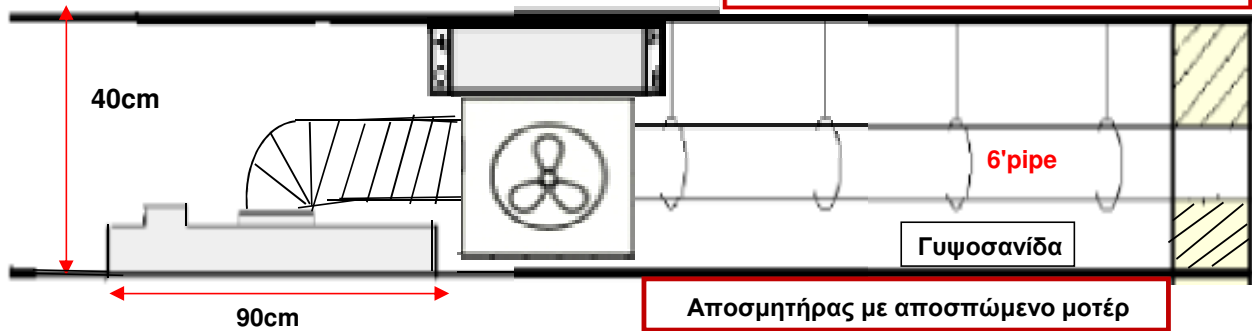

Διαστάσεις κοπής / Cut Out: 870 X 470 mm

- |             |              |                       |                               |
|-------------|--------------|-----------------------|-------------------------------|
| ROOF        | PA 612       | DUCT OUT              | STAINLESS STEEL FILTER        |
| 90cm X 50cm | dB A III: 68 | HIGH HC3              | <b>EXTRACTION HOLE 15cm Ø</b> |
| INOX        | W 275W       | 800 m <sup>3</sup> /h | <b>DUCTING PIPE 15cm</b>      |
| LED PANEL   |              |                       | REMOTE CONTROL                |