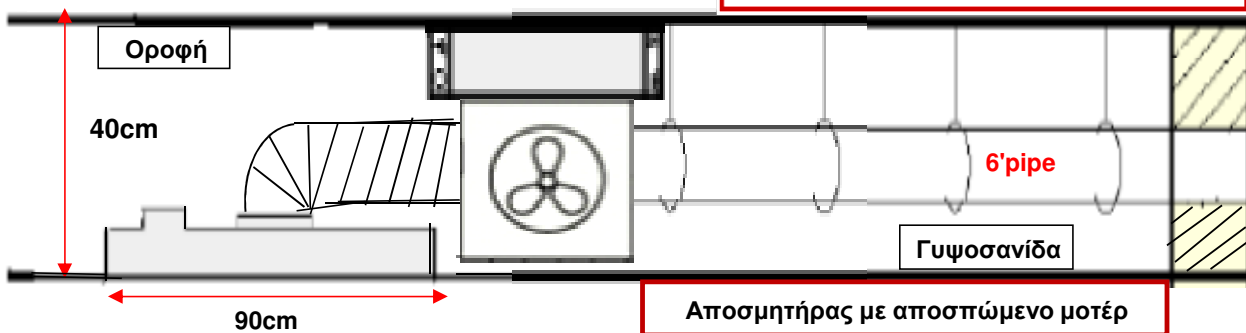

Διαστάσεις κοπής / Cut Out: 870 X 470 mm

- ROOF
- 90cm X 50cm
- INOX
- 6 X LED'S

- PA 607
- dB A III: 66
- W 300W

- DUCT OUT
- HIGH HC3
- 1000 m³

- STAINLESS STEEL FILTER
- EXTRACTION HOLE 15cm Ø**
- DUCTING PIPE 15cm**
- REMOTE CONTROL