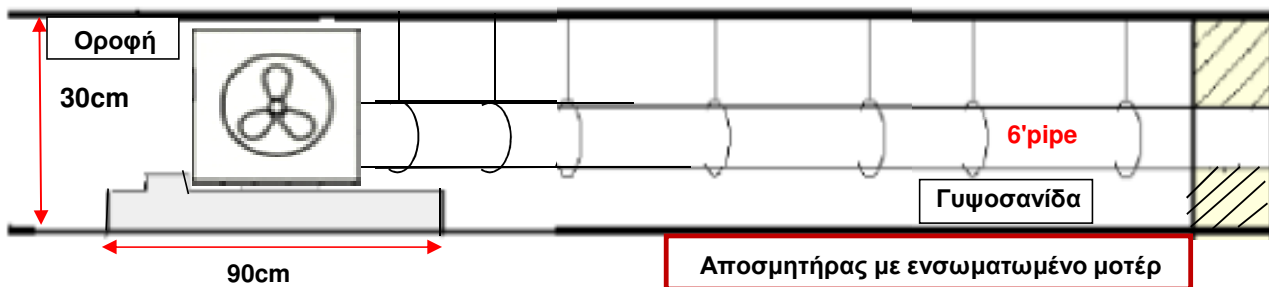

Διαστάσεις κοπής / Cut Out: 870 X 470 mm

- ROOF
- 90cm X 50cm
- INOX
- 6 X LED'S

- PA 607
- dB A III: 66
- W 300W

- DUCT OUT
- HIGH HC3
- 1000 m³

- STAINLESS STEEL FILTER
- EXTRACTION HOLE 15cm Ø**
- DUCTING PIPE 15cm**
- REMOTE CONTROL