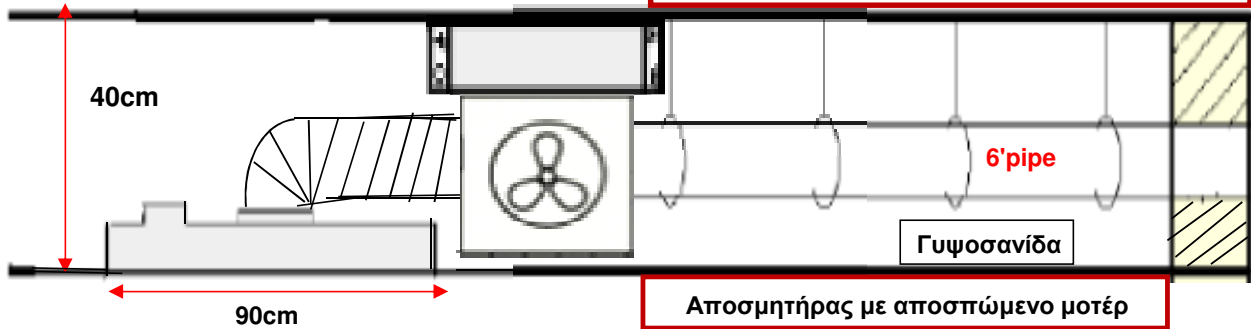

Διαστάσεις κοπής / Cut Out: 1162 X 662 mm cm

- ROOF
- PA 607
- DUCT OUT
- STAINLESS STEEL FILTER
- 90cm X 50cm
- dB A III: 68
- HIGH HC3
- EXTRACTION HOLE 15cm Ø**
- INOX
- W 275W
- 750 m³
- DUCTING PIPE 15cm**
- 8 X LED's
- REMOTE CONTROL