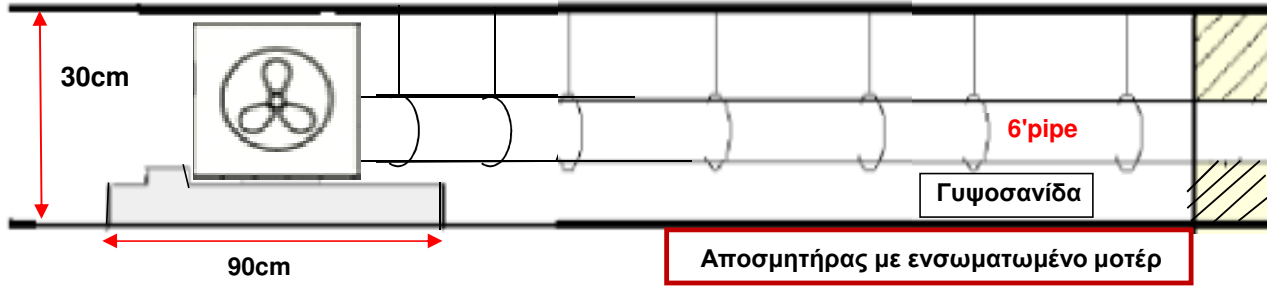

Διαστάσεις κοπής / Cut Out: 1162 X 662 mm cm

- ROOF
- PA 607
- DUCT OUT
- STAINLESS STEEL FILTER
- 90cm X 50cm
- dB A III: 68
- HIGH HC3
- EXTRACTION HOLE 15cm Ø**
- INOX
- W 275W
- 750 m³
- DUCTING PIPE 15cm**
- 8 X LED's
- REMOTE CONTROL