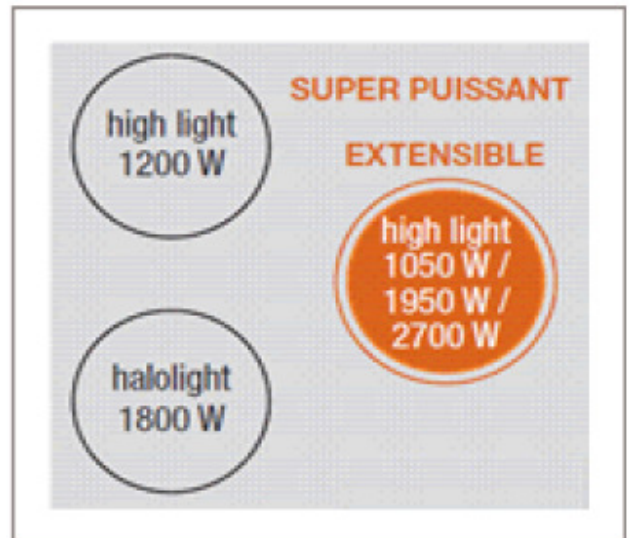

ROSIÈRES BUILT-IN HOBS**MODEL:RVE6351IN**

- **Ceramic hob "shot"**
- Sensitive controls
- 9 cooking positions by digital display
- **1 home 2700 W triple extension up to 28 cm**
- 1 home Halolight 1800 W
- 1 timer circuit breaker activated on 3 homes
- Total power of the table: 5700 W
- **6 security levels**
- **Ultra-slim stainless steel frame**