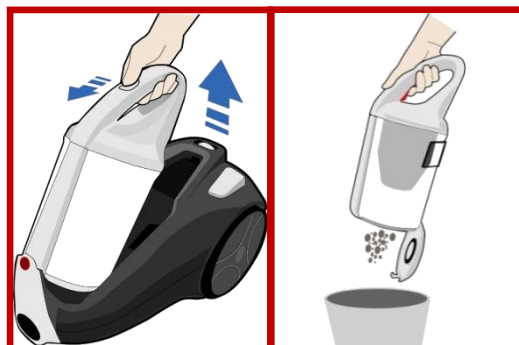

RUSH RU80_RU50011

Colour: Titanium Metallic / Emerald Green Translucent

Rapid Ultra Smart to Handle

ALLERGYCARE

BACTIZERO

- Parquet nozzle
- Mini Turbo with Silver ION
- Carpet and Floor nozzle
- Rapid and easy bin empty
- Washable EPA filter
- High Performing Cyclone Technology
- Telescopic Extension tube
- Variable power control
- Cassette capacity: 2 l
- 360° rotating castor front wheel
- Combined 3 in 1 accessories on tube:
  - Crevice Tool
  - Furniture Nozzle
  - Dusting Brush
- Working Radius 8,0 m

Note: image is only indicative for colours

ERP Label Data

Energy Score	A
DPU Hard Floor	C
DPU Carpet	C
Dust Emission	D
NOISE LEVEL (dBA)	88
Energy consumption (KWh/year)	27

CODES

PRODUCT CODE	39001132
EAN CODE	8016361884489

PACKAGING

MINIMUM QUANTITY	PCS. 1
PACK DIMENSIONS (mm)	565x330x330

✓ PARQUET NOZZLE TO CLEAN ALL DELICATE FLOORS

EASY EMPTY

WASHABLE EPA FILTER

RUSH