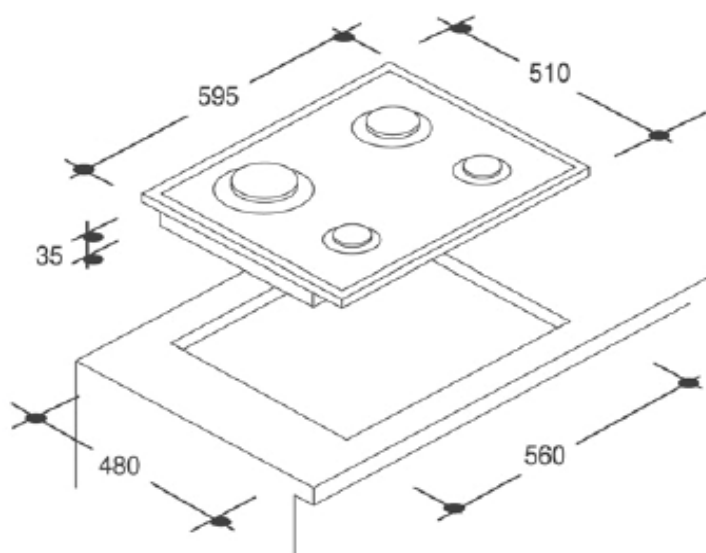

ROSIERES GAS HOBS

RTG 64 SQF IN

- 4 gas rings, 1 quadruple crown of 4000 W
- Total power of the table: 9250 W
- **Total gas safety thermocouple**
- Integrated electronic ignition
- Infinitely adjustable gas taps
- **4 removable grilles enameled cast iron**
- Embedding (mm): L480 x L560

Quadruple Crown

Grid iron

gaz
ultra-rapide
4000 W

gaz
rapide
2500 W

gaz
auxiliaire
1000 W

gaz
semi-rapide
1750 W