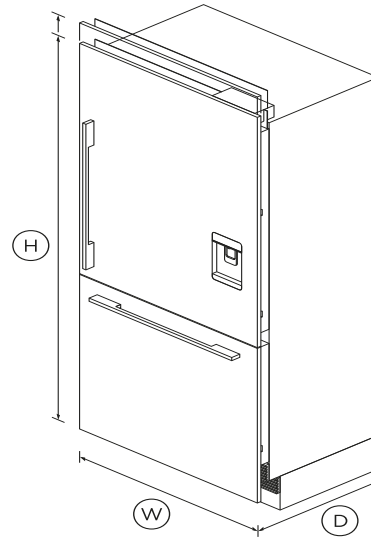

Integrated Refrigerator Freezer, 90.6cm, Ice & Water

Series 7 | Integrated

Panel Ready | Right Hinge

Choose a roomy refrigerator in stylish stainless steel, including slimline water dispenser. Fits flush into surrounding cabinetry.

DIMENSIONS

Height	2028 mm
Width	906 mm
Depth	606 mm

FEATURES & BENEFITS

ActiveSmart™ Foodcare

ActiveSmart™ Foodcare learns how you live. It is technology which understands how you use your refrigerator and adjusts temperature, airflow and humidity inside to help keep food fresher for longer.