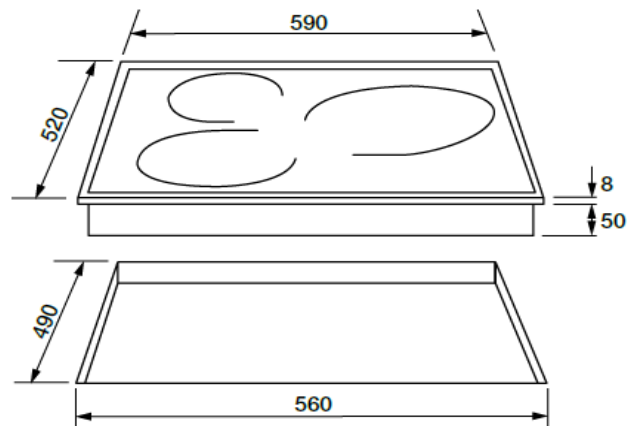

**ROSIÈRES INDUCTION HOBS****MODEL: RPI342****• FEATURES**

- Model Induction
- 59cm size
- Color Metal Mirror
- Number of zones 3
- Part 4 bevels
- Glass ceramic hob top

**• CONTROLS**

- Type Sensitives
- Frontal position
- Number of cooking positions 15
- Direct access 3
- Memo function x recipes
- Keeping warm function x

**• POWER / DIAMETER OF AREAS**

- 7200W total power
- AVG Induction
- Power (W) - Ø (mm) 1200 (Booster 1500) / 150
- ARG Induction
- Power (W) - Ø (mm) 2300 (Booster 2600) / 180
- ARG Induction
- Power (W) - Ø (mm) 3000 (Booster 4200) / 280