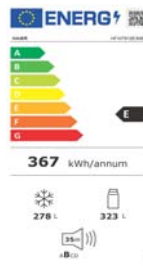

## FEATURES

- Energy Rating **E** - Old En. Rating **A++**
- 4 Doors **BLK s/steel**
- Gross Capacity **601 litres**
- Net Capacity Fridge **323 litres**
- Net Capacity Freezer **278 litres**
- **Ice & Water connection**
- Auto Defrost
- 2 Crispers - 3 Glass shelves
- 2 Freezer Drawers
- External Digital touch display
- Holiday Mode
- **Illumination Daytime LED Lighting**
- Door Shelves
- Adjustable Thermostat
- Energy Consumption **367 kW/Annum**
- Noise Level **35 dB**

## REFRIGERATOR DIMENSIONS

- Height (cm) 1,775
- Width (cm) 90,8
- Depth (cm) 75 (incl. Doors)