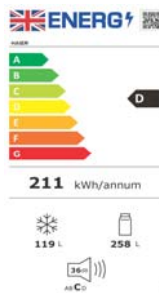

FEATURES

- Energy Rating **D** - Old En. Rating **A+++**
- Combi **Black**
- Gross Capacity **377 litres**
- Net Capacity Fridge **258 litres**
- Net Capacity Freezer **119 litres**
- Chiller / Fresh Zone
- Auto Defrost
- 2 Crispers - 3 Glass shelves
- 3 Freezer Drawers
- WiFi & Bluetooth Connection with hOn
- External Digital touch display
- Holiday Mode
- **LED** Lighting
- Door Shelves
- Adjustable Thermostat
- Energy Consumption **211 kW/Annum**
- Noise Level **36 dB**