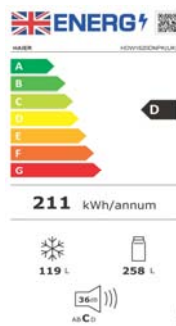

## FEATURES

- Energy Rating **D** - Old En. Rating **A+++**
- Combi **Inox**
- Gross Capacity **377 litres**
- Net Capacity Fridge **258 litres**
- Net Capacity Freezer **119 litres**
- Total No Frost Air Surround
- Auto Defrost
- 1 Crispers - 3 Glass shelves
- 3 Freezer Drawers
- WiFi & Bluetooth Connection with hOn
- Internal Control Panel
- Holiday Mode
- **LED** Lighting
- 6 Door Shelves
- Adjustable Thermostat
- Energy Consumption **211 kW/Annum**
- Noise Level **36 dB**

## REFRIGERATOR DIMENSIONS

- Height (cm) 185
- Width (cm) 59,5
- Depth (cm) 65,8 (incl. Doors)