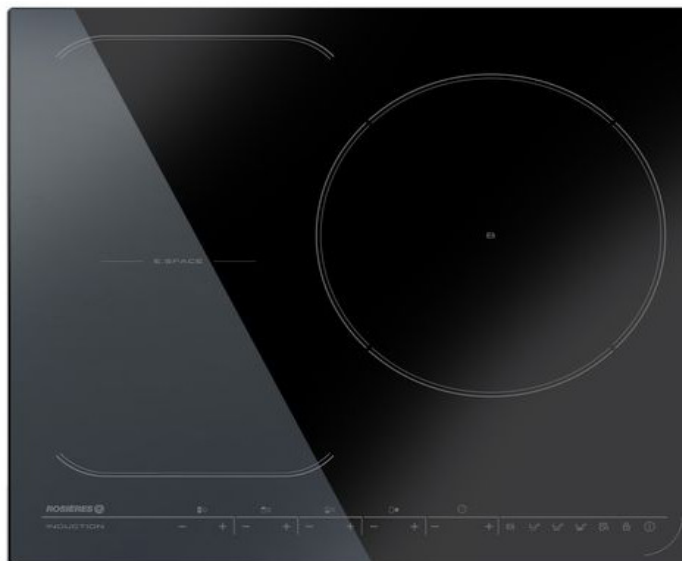

ROSIERES INDUCTION HOBS

MODEL: RES44

• **FEATURES**

- Model Induction
- 59cm size
- Color Black Pearl
- Zone 1 Modular 21x40cm
- 28 cm XXL Zone 1
- Part 4 bevels
- Glass ceramic hob top

• **CONTROLS**

- Type Sensitives
- Frontal position
- Number of cooking positions 15
- Direct access 3
- Memo function x recipes
- 3 timers

• **POWER / DIAMETER OF AREAS**

- 7200W total power
- Modular Zone G
- Induction
- Power (W) 3000 (Booster 4000)
- AVG Induction
- Power (W) 2000 (Booster 3000)
- AVG Induction
- Power (W) 1500 (Booster 2000)
- AVG Induction
- Power (W) - Ø (mm) Booster 4000/300