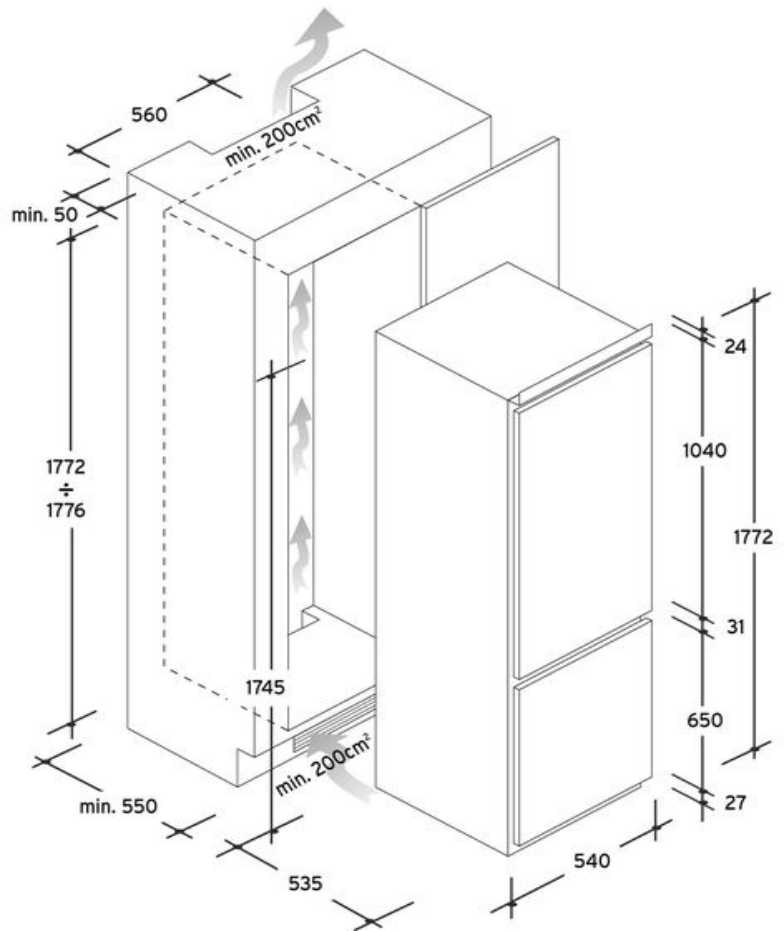

ROSIÈRES BUILT-IN REFRIGERATOR MODEL: RBCPP3184

• FEATURES

- Total net capacity (liters) 263
- Net fridge volume (liters) 203

• PERFORMANCE

- Static type of cold
- Yes brewed fresh air system
- Energy efficiency class A ++
- Energy consumption (kWh / 24h) 0.774
- Annual energy consumption (kWh) 283
- Climate class ST
- Noise level 43 dB
- Type R600 gas
- Yes Lysteria Kit

• EQUIPMENT REFRIGERATOR

- Automatic defrost refrigerator
- Securit glass shelves
- 3 Bins
- 4 Racks metal
- 1 Area caterer 0 ° C + 3 ° C
- 1 Multi-Purpose Boxes
- 1 Crispers

• 1 FREEZER 4 *

- 60L net volume
- Freezing capacity 3kg / 24
- 16h autonomy
- Manual defrost
- 3 transparent drawers
- Rapid freezing function yes

• DIMENSIONS / WEIGHT

- Overall dimensions (HxWxD) cm 177x54x53,5
- In dimensions (HxWxD) 177.2 cm / 177.6 x56x55
- Packaged dimensions (HxWxD) cm 182x59x60
- Net weight packed / 58/62

• EASE OF USE

- Reversible Door Yes
- Reversible mounting system

DOOR CUT DIMENSIONS:

R/TOR DOOR: W-59.6mm
 FREEZER DOOR: W-59.6mm