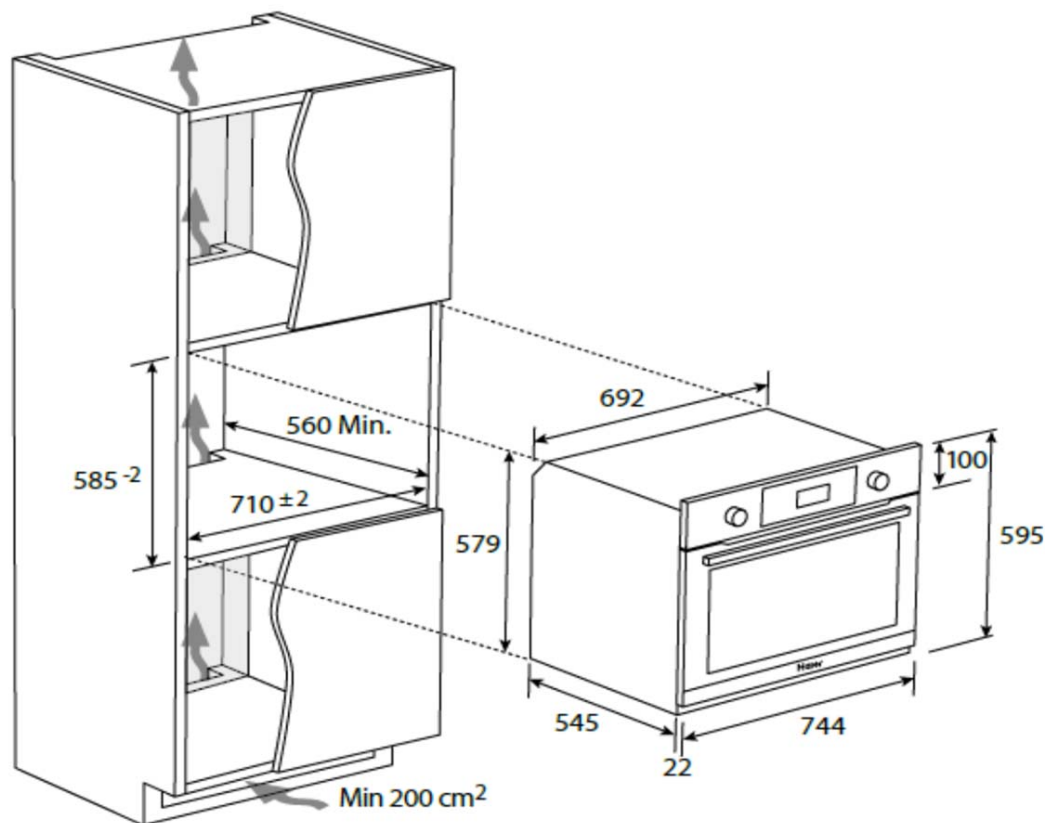

OVEN FEATURES

- **75cm - LARGE** oven
- **WiFi Connection** with hOn
- **A Class** Energy Efficiency
- **90lt** Capacity
- Full Touch Digital Display
- Digital Thermostat Display
- Hydroclean System
- Halogen Lighting
- Soft closing Door System
- 1 Grid & 1 Tray Accessories
- Telescopic Rails
- Automatic Programmes
- 11 Programmes such as:
 - Multifunction
 - Bottom & Fan
 - Grill with Fan or Not
 - Pyrolysis
 - Defrost
 - Static etc.