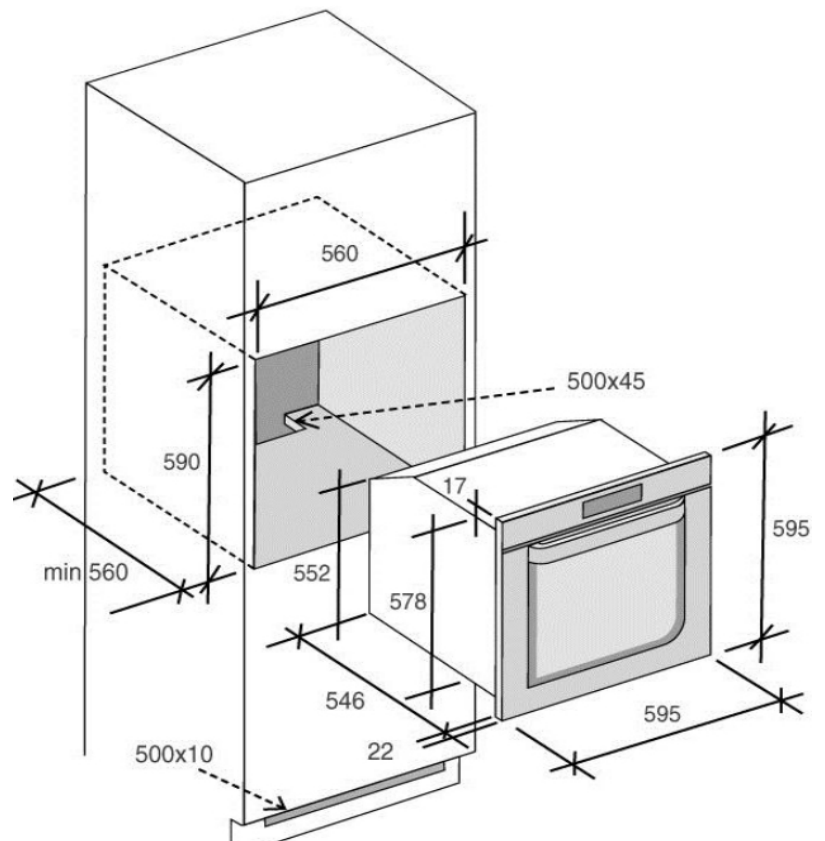

OVEN FEATURES

- Inox with Black glass finish
- A Class Energy Efficiency
- 75lt Capacity
- Full Touch Digital Display
- Digital Thermostat Display
- Pyrolytic Embossed Cavity
- Halogen Lighting
- 4 Glass Safety Door System
- 2 Grids & 1 Tray Accessories
- Automatic Programmes
- 9 Programmes such as:
 - Multifunction
 - Bottom & Fan
 - Grill with Fan or Not - Pyrolysis
 - Defrost
 - Static etc.