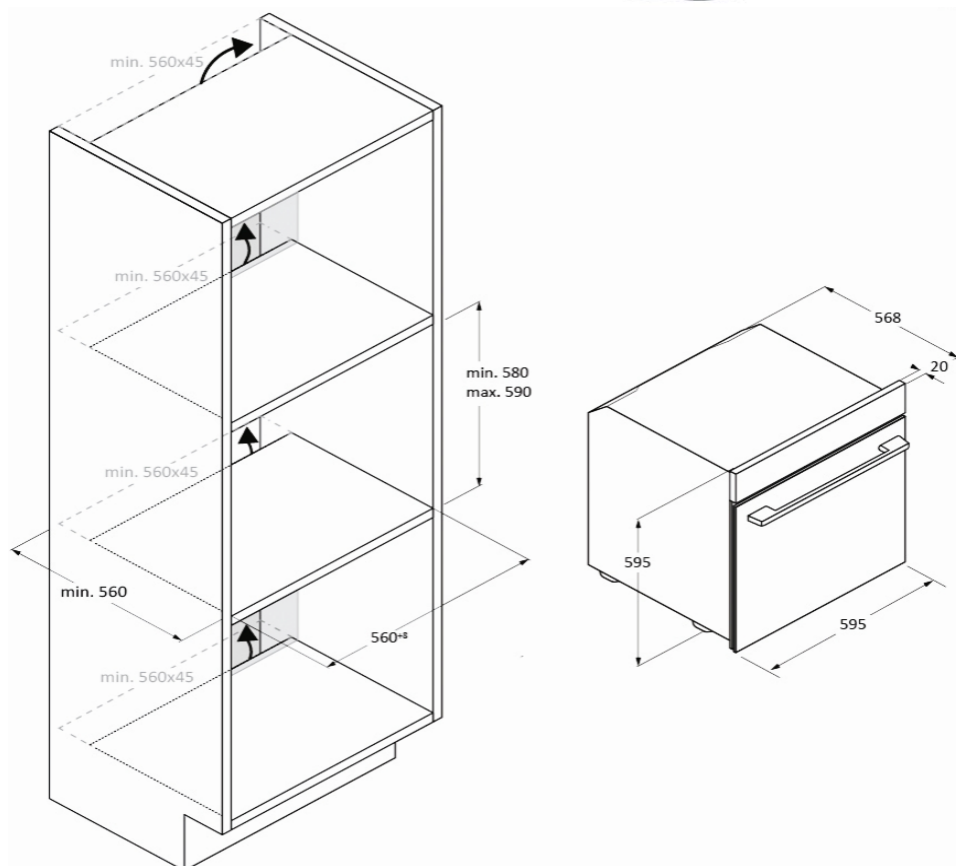

OVEN FEATURES

- **WiFi Connection** with hOn
- **A++** Class Energy Efficiency
- **78lt** Capacity
- Full Touch Digital Display
- Digital Thermostat Display
- **AIRFRY** Cooking System
- Pyrolytic Embossed Cavity
- Halogen Lighting
- Soft closing Door System
- Telescopic Rails
- Automatic Programmes
- 7 Rack Places
- Black Glass Material
- Integrated Handle
- 18 Programmes such as:
 - Multifunction
 - Bottom & Fan
 - Grill with Fan or Not
 - Pyrolysis
 - Defrost
 - Static etc.

- Προσθήκη εξαερισμού στο πίσω κάτω μέρος -