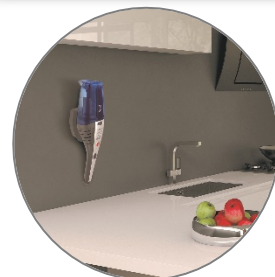

JIVE LITHIUM HJ72WDLB 011

Colour: Brushed Titanium/
Lake Blue transparent

- 7.2V
- Wet&Dry function
- Lithium batteries
- Autonomy: up to 10 min
- Ultra fast charging time: 90 mins
- Charger base with wall support
- Charging LED indicator
- Accessories included:
 - Integrated double crevice tool for difficult to reach areas
 - a rubberized squeegee for wet pick up (store in the charger base)
- Dust bin capacity: 0.3l
- Wet pick up capacity: 0.1l
- Washable filter
- Free standing vertical position
- Rubberised hanging loop
- No cable constraints
- Lightweight

CODES

PRODUCT CODE 39300767
EAN CODE 8059019010458

PACKAGING

PACK DIMENSIONS L*W*H (mm) 165x115x440

HIGH PERFORMING
LITHIUM BATTERY

SUPER FAST
CHARGING TIME

FREESTANDING
VERTICAL POSITION

CHARGER BASE WITH
WALL SUPPORT

RUBBERISED SQUEEGE
FOR WET PICK UP

INTEGRATED DOUBLE
CREVICE TOOL

HOOK TO HANG THE
HANDHELD