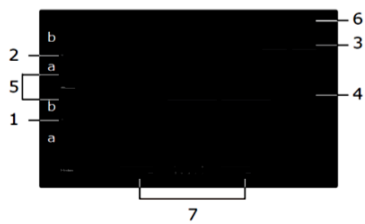

Safety

- Key Lock - Overheating alert
- Spillage auto-off
- Surface hot indicators