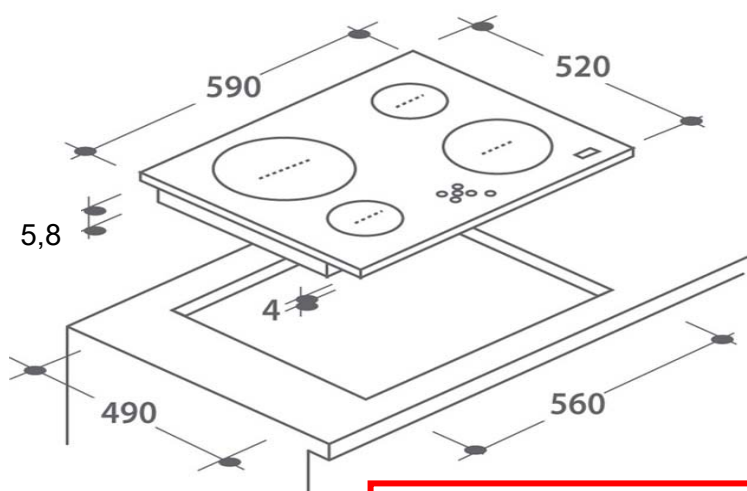

### Controls

- 60cm INDUCTION Hob
- Soft-touch electronic controls 4
- Cooking Zones Vetroceramic
- Surface Material Auto cut-off
- timer for each zone Automatic
- Shutdown
- Preci Probe (Temp. control)
- WiFi Connection with hOn

### Safety

- Key Lock - Overheating alert
- Spillage auto-off
- Surface hot indicators

**CUT OUT DIMENSIONS:**

560mm X 490mm