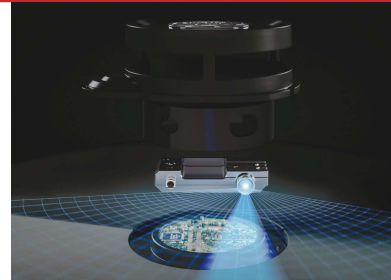

COLOR SCHEME:

- Metallic Harbor Blue
- Urban Black

ACCESSORIES:

- Cleaning Tool
- Extra Side Brush
- Extra EPA Dust Bin Filter
- Extra Hydro Mop

NEW HOOVER ROBOT HG4

GET STRONGER SUCTION. PRECISELY CLEAN YOUR ENTIRE HOME.

150% MORE SUCTION¹

LASER NAVIGATION

CUSTOM HOME MAP

MAIN FEATURES

- **WET&DRY Model (Vacuum and Mopping)**
- WIFI Connected (HG ROBOTS APP)
- Guiding Technology : **LASER Navigation System (LIDAR)**
- Charging Base with automatic return
- Suction Power : **4000 Pa**
- Noise Level: 65 dBA (Quiet Mode)
- 4 Navigation Modes : Auto/ Place/ Zone/ Area
- **Customizable Scheduling Function**
- No-Touch & Anti-Fall Sensors
- Bin Capacity : 260ml (dust) + 300ml (water)
- Motorized Agitator with bristles and rubber blades
- Charging Time : 4.5 Hours
- Runtime : 120 min
- Vacuum Power Levels : 4 (Low/Mid/High/Max)
- Mopping Levels: 3 (Min/Mid/Max) + Off
- 14.4 V Lithium Battery
- Battery Size : 2500 mAh
- 1x Side Brushes
- Hydro Mop, EPA Dust Bin Filter