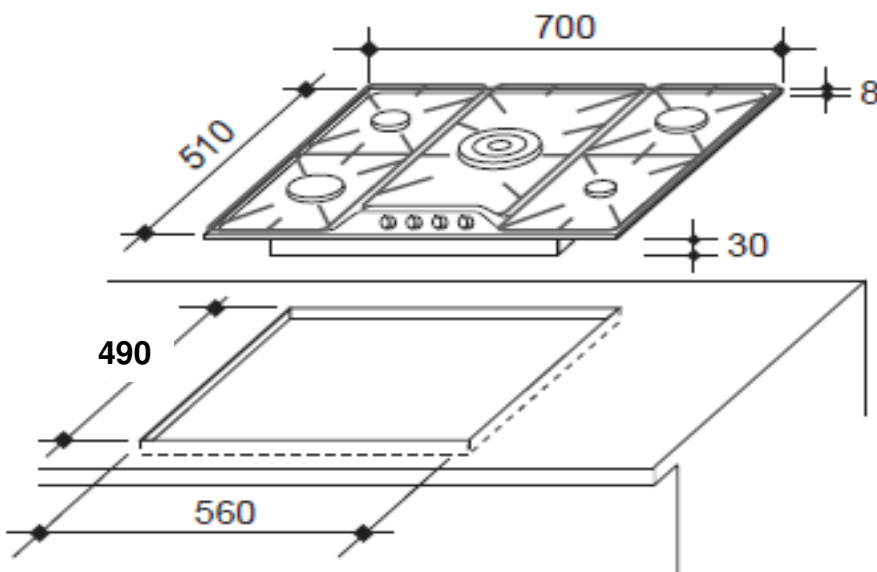

**ROSIERES BUILT-IN HOBS****MODEL:GTS76/1 IN**

- 70cm Width
- 5 gas burners with double ring burner
- Stainless steel hobs
- Flame failure device
- One touch ignition
- Fits into a 60cm hob cut-out
- Cast-Iron Potstands
- Enamel cast-iron burner caps

Reliable safety pilote

Double ring gas burner