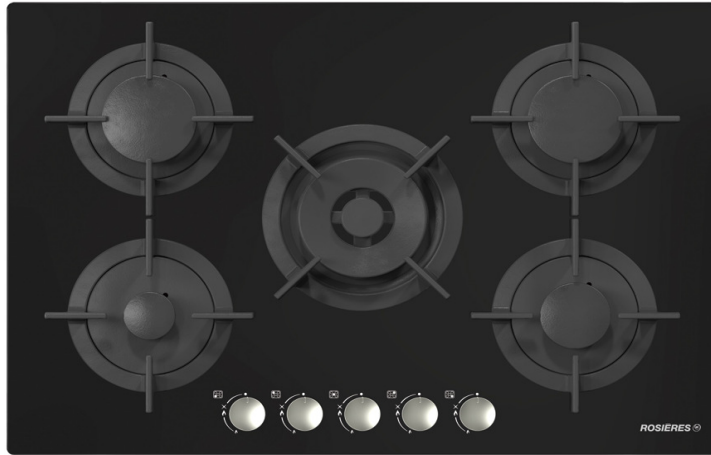

**ROSIERES GAS ON GLASS HOBS MODEL: RGV75WFMPN**

- Gas on Glass Surface Hob
- Heat-Tempered Glass
- 5 Gas Burners
- 1 Quadruple ring Burner 4Kw (Double Crown Expert)
- 2 Rapid Burners 2500W
- 1 Auxiliary Burner 1000W
- 1 Semi Fast Burner 1750W
- Single Hand automatic Ignition
- Flame failure safety device
- Cast Iron pan Supports