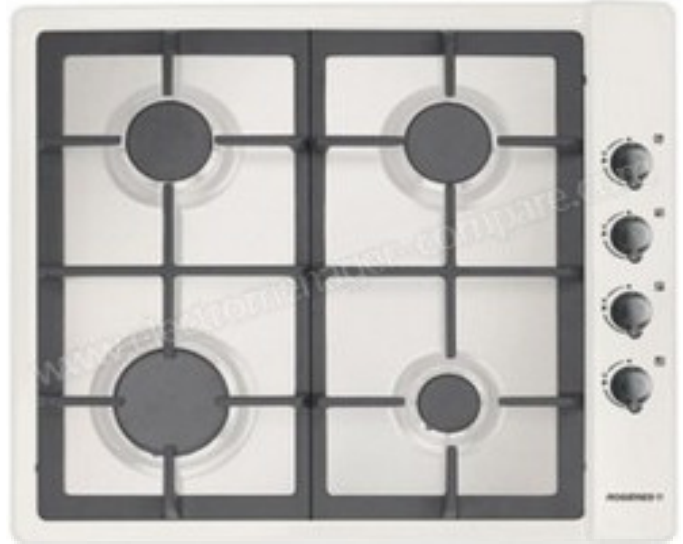

**ROSIERES BUILT /IN HOBS**

**MODEL: RTT 64FC**

**TRADIS CLASSIC SERIES ANTHRACITE GRAY - IVORY/BEIGE**

## **AESTHETIC**

- 4 Gas
- On Top Material: Anthracite Gray - Ivory/Beige
- Grids Material: Cast Iron
- Thermocouple safety
- Electronic Ignition
- Gas Valves with progressive adjustment
- Product Dimensions (H.W.D.): 4,5cm - 58,5cm - 51cm
- Cabinet Dimensions (W.D.): 56cm X 49cm