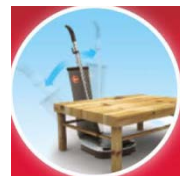

Reclining chrome tube up to 90°

CODES

PRODUCT CODE	39200002
EAN CODE	8016361698994