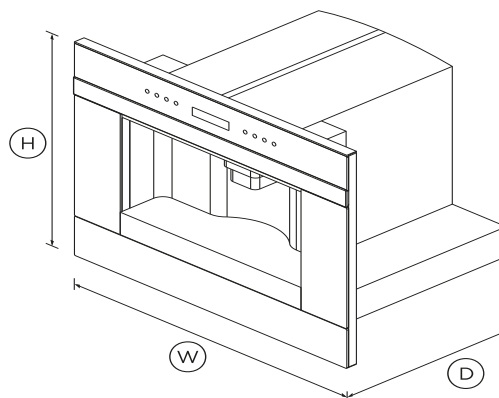

Built-in Coffee Maker, 60cm

Series 9 | Minimal

Black

Height	458 mm
Width	596 mm
Depth	480 mm

FEATURES & BENEFITS

Sized to suit

This 60cm Built-in Coffee Maker is perfect for the compact kitchen and can be placed virtually anywhere. Companion products share standard dimensions and can be installed in multiple configurations to suit your kitchen design and preference.