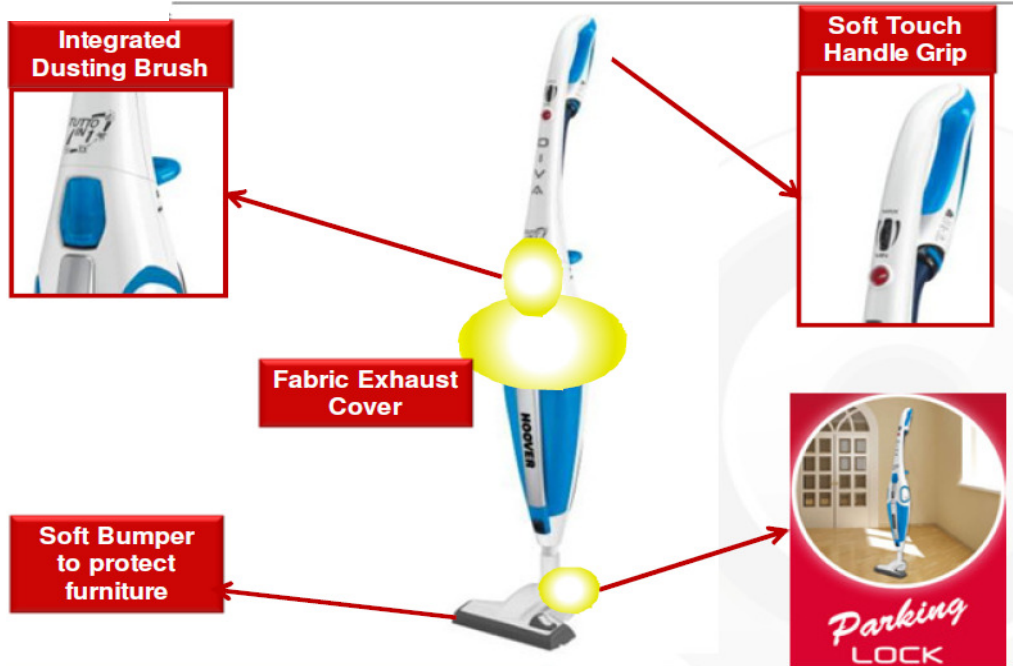

DIVA

MODEL:DV1125

INTEGRATED FLEXI TUBE

INTEGRATED ACCESSORIES

MODEL	DV1125/1
PRODUCT CODE	39400154
Tutto in 1	•
Max Power – Max Suction	1100W-250 Airwatts
HEPA bag	• active carbon
HEPA filter	•
Parquet Care sse	•
Miniturbo	•
Allergy Care Plus*	•

Low energy

High suction

Super silent