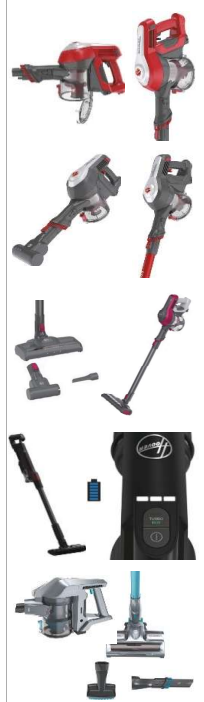

62 Upright Vacuum Cleaners & Sticks