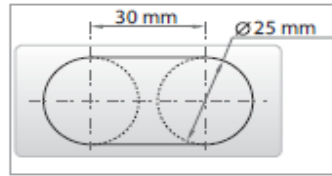

WARNING!
Electrical Shock Hazard
Before continuing, ensure that the product is disconnected from the power supply.
Failure to follow this warning may result in electrical shock, injury or fire.