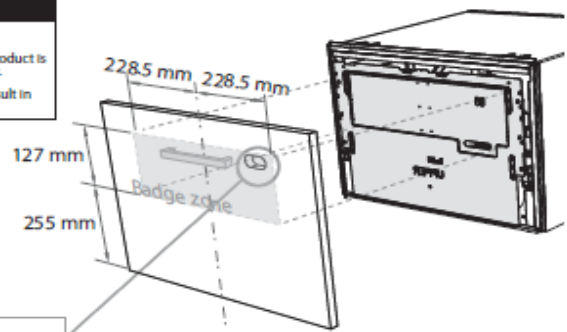

WARNING!
 Electrical Shock Hazard
 Before continuing, ensure that the product is disconnected from the power supply.
 Failure to follow this warning may result in electrical shock, injury or fire.

Cabinetry dimensions (mm)

Integrated
 Remote
 control

L	inside height of cavity	min. 412
M	inside width of cavity	600
N	inside depth of cavity	min. 560