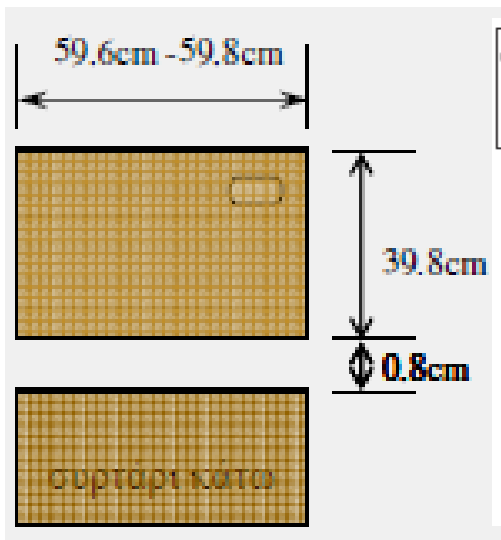

WARNING!
Electrical Shock Hazard
Before continuing, ensure that the product is disconnected from the power supply.
Failure to follow this warning may result in electrical shock, injury or fire.

Cabinetry dimensions (mm)

Integrated
Remote
control

L	inside height of cavity	min. 412
M	inside width of cavity	600
N	inside depth of cavity	min. 560