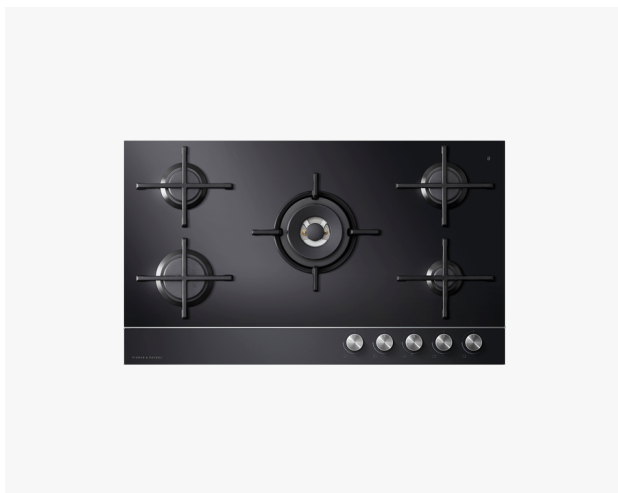

# Gas on Glass Cooktop, 90cm, LPG

Series 9 | Contemporary

Black Glass | LPG

A highlight of our cooktop collection, this large five burner brings together durability and performance.

- A large cooking area with five burners, including a wok burner
- A flame-failure safety device; if the flame goes out, the gas turns off

## DIMENSIONS

Height	64 mm
Width	900 mm
Depth	530 mm