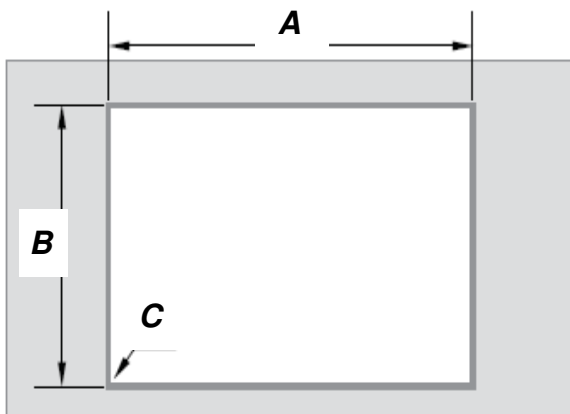

Product Dimensions

- Depth **530mm**
- Height **64mm**
- Width **600mm**

Burners

- Auxiliary burner
- Semi-rapid burner
- Wok burner

Performance

- Electronic Ignition
- Cast iron trivets
- Quick connect gas valve

A	overall width of cutout	560
B	overall depth of cutout	490
C	corner radius of cutout	max. 10