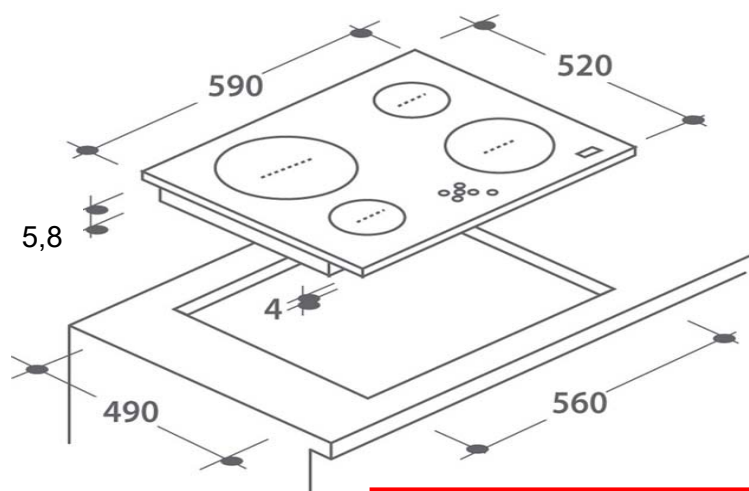

Controls

- 60cm Ceramic Hob
- Soft-touch electronic controls
- 4 Cooking Zones
- Vetroceramic Surface Material
- Auto cut-off timer for each zone
- Automatic Shutdown
- WiFi Connection with hOn
- 9 Power Levels

Performance

- Bottom Left **1200W**
- Top Left **1500+900W**
- Top Right **1200W**
- Bottom Right **1000+700W**

Safety

- Key Lock - Overheating alert
- Spillage auto-off
- Surface hot indicators

CUT OUT DIMENSIONS:

560mm X 490mm