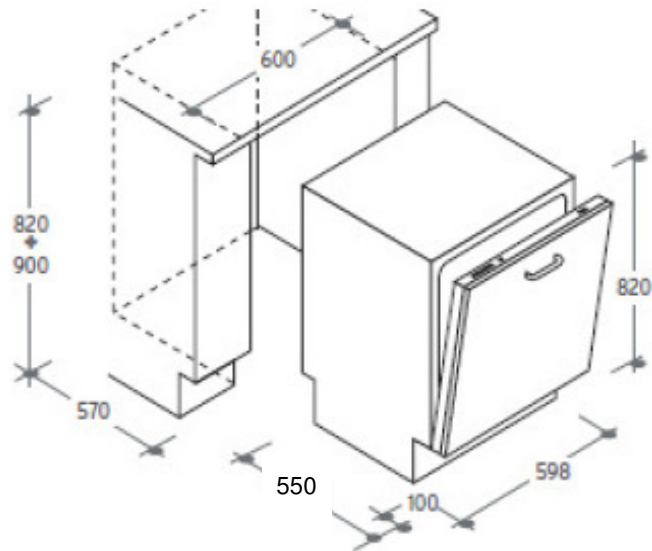

CANDY BUILT IN DISHWASHER

MODEL: CDIM6766

Key Features

- Capacity (number of seats): **16**
- Energy efficiency class - NEW (2010/30/EC): **A+++**
- Width (mm): **598**

Specifications

- **MAXI PLATE 35cm**
- Capacity (number of seats): **16**
- Indicator Digital countdown: **✓**
- Number of programs: **12**
- Maximum time delay start (h): **1-23**
- Functions Delay start: **Continuous**
- End of cycle indicator: **It is with buzzer**
- Salt light indicator: **✓**
- Rinse Aid Indicator: **✓**
- Number of wash temperatures: **5**
- Drying system: **Turbo dry systems with fan**
- Adjustable upper basket: **It is with click-clack**

Energy label

- Drying efficiency class: **A**
- Noise level dB (A) re 1 pW - sound power: **43**
- Water consumption (liters): **10**
- Power consumption (kWh): **0.85**
- Total running time of the program cycle reference(min): **170**
- Electrical connection rating (W): **2150**
- Total annual water consumption (l): **2880**
- Total annual energy consumption (kWh): **244**

Dimensions

- Net Weight (kg): **39.94**
- Gross Weight (kg): **44.56**
- Depth (mm): **550**
- Width (mm): **598**
- Height without worktop (mm): **820**

Buttons

- Channel selection: **✓**
- Alters dirty: **✓**
- O / S: **✓**
- Tabs 3/1: **✓**
- Start: **✓**