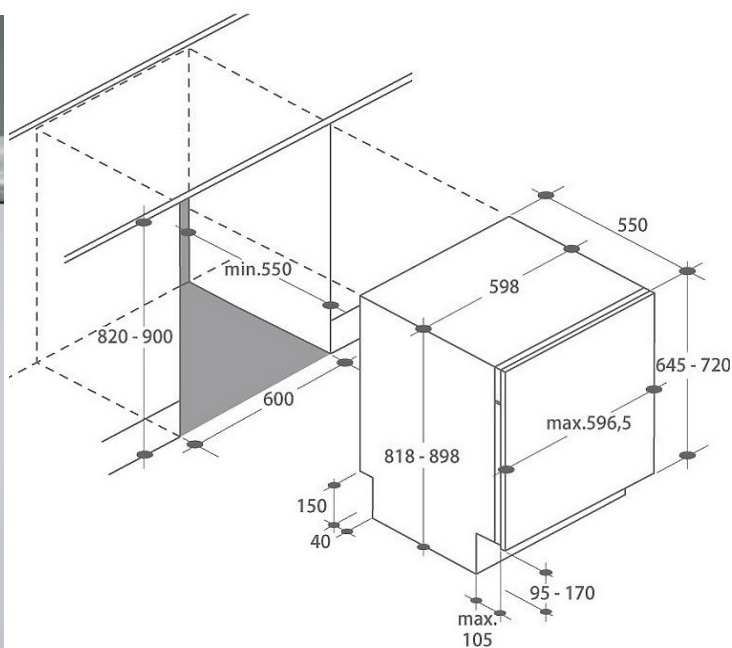

CANDY BUILT IN DISHWASHER

MODEL: CDIM2412

Key Features

- Capacity (number of seats): **12**
- Energy efficiency class - NEW (2010/30/EC): **A + +**
- Width (mm): **598**

Specifications

- **MAXI PLATE 35cm**
- Capacity (number of seats): **12**
- Number of programs: **9**
- Maximum time delay start (h): **3,6,9**
- Functions Delay start: **Jerky**
- End of cycle indicator: **It is with buzzer**
- Salt light indicator : **✓**
- Number of wash temperatures: **5**
- Drying system: **Condenser**
- Adjustable upper basket: **It is with click-clack**

Dimensions

- Net Weight (kg): **36.24**
- Gross Weight (kg): **40.69**
- Depth (mm): **550**
- Width (mm): **598**
- Height without worktop (mm): **820**

Special functions and buttons

Buttons

- Channel selection: **✓**
- Delayed start (3-6-9 h): **✓**
- O / S: **✓**
- Tabs 3/1: **✓**
- Start: **✓**
- alters dirty: **✓**