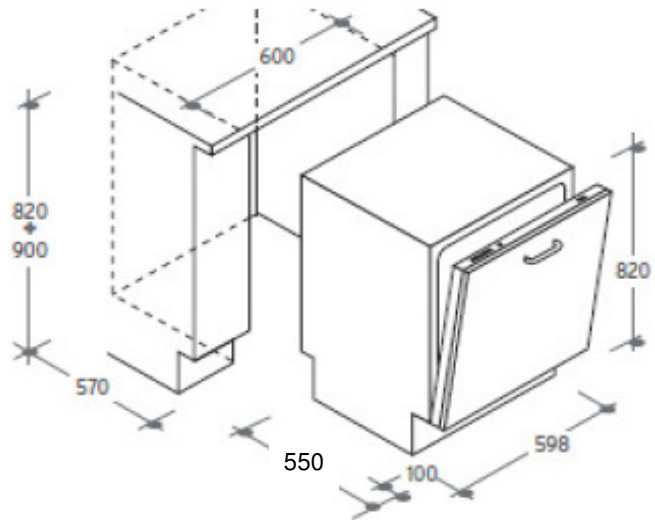

CANDY BUILT IN DISHWASHER

MODEL: CDIM2312

Key Features

- Capacity (number of seats): **12**
- Energy efficiency class - NEW (2010/30/EC): **A++**
- Width (mm): **598**

Specifications

- **MAXI PLATE 35cm**
- Capacity (number of seats): **13**
- Number of programs: **6**
- Maximum time delay start (h): **3,6,9**
- Functions Delay start: **Jerky**
- End of cycle indicator: **It is with buzzer**
- Salt light indicator : **✓**
- Number of wash temperatures: **5**
- Drying system: **Condenser**
- Adjustable upper basket: **It is with click-clack**
- **Drying efficiency class: A**
- Noise level dB (A) re 1 pW - sound power: **47**
- Water consumption (liters): **10**
- Power consumption (kWh): **0.90**
- Total running time of the program cycle reference(min): **170**
- Electrical connection rating (W): **2150**
- Total annual water consumption (l): **2200**
- Total annual energy consumption (kWh): **258**

Dimensions

- Net Weight (kg): **36.24**
- Gross Weight (kg): **40.69**
- Depth (mm): **550**
- Width (mm): **598**
- Height without worktop (mm): **820**

Special functions and buttons

Buttons

- Channel selection: **✓**
- Delayed start (3-6-9 h): **✓**
- O / S: **✓**
- Tabs 3/1: **✓**
- Start: **✓**
- alters dirty: **✓**