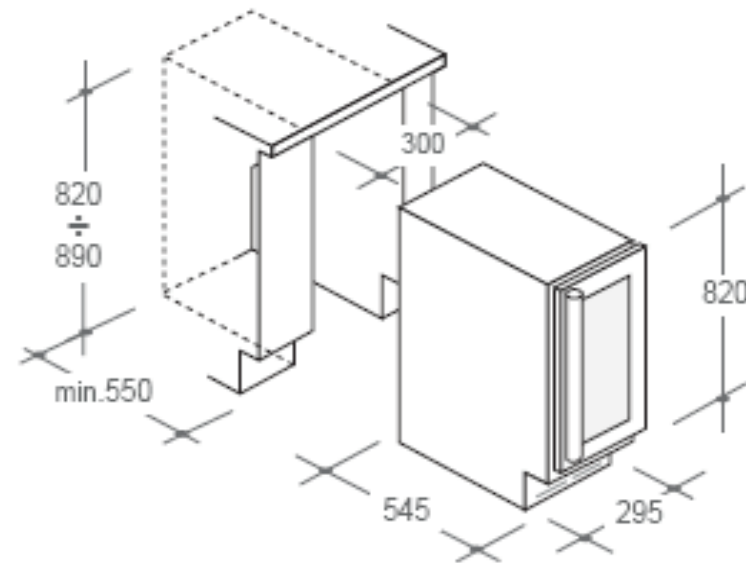

CCVB60UK

A
55L 12 BOTTLES
LCD DISPLAY
30 CM

To meet the demands of today's sophisticated fitted kitchens, Candy has developed a superb integrated wine cabinet range. The useful 30 and 60 cm width dimension to perfectly fit the standard kitchen cabinets. High quality materials like inox door frames and wooden shelving are standard. Electronic sensors and dual temperature control with digital display, ideal for storing red and white wine at different temperatures in the same cabinet. Lighting in cool blue LED and front cooling ventilation completes the perfect fitted integration looks.