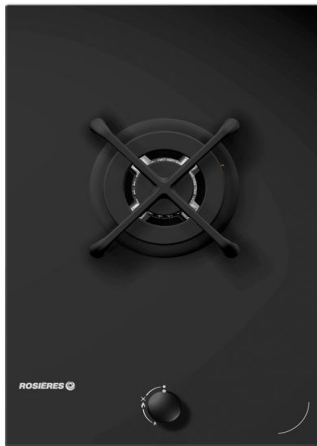

Model: RDVG341SF