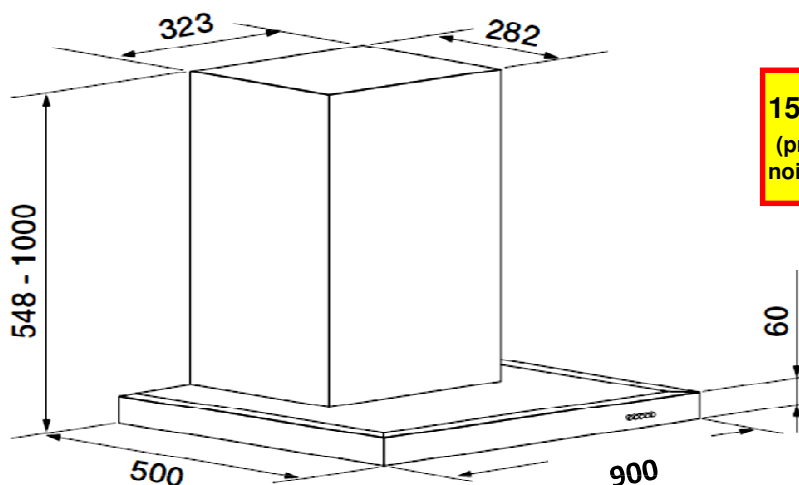

ROSIÈRES WALL HOOD

MODEL: RDSV985PN

• Energy Class System	A
• Number of Motors	1
• Number of Fan speeds	3
• Booster function	Yes
• Air Flow Suction Volume Max. (m3/h)	622
• Air Flow Suction Volume Booster (m3/h)	800
• Noise Level (dB/A)	60 min - 69 max.
• Chimney/Decorative Type	Wall
• Extraction System	Ducted or Recirculated
• Light	LED
• Width	90 cm
• Peripheral Aspiration System	Yes

15cm EXTRACTION HOLE
(preferable plastic piping to reduce noise level)