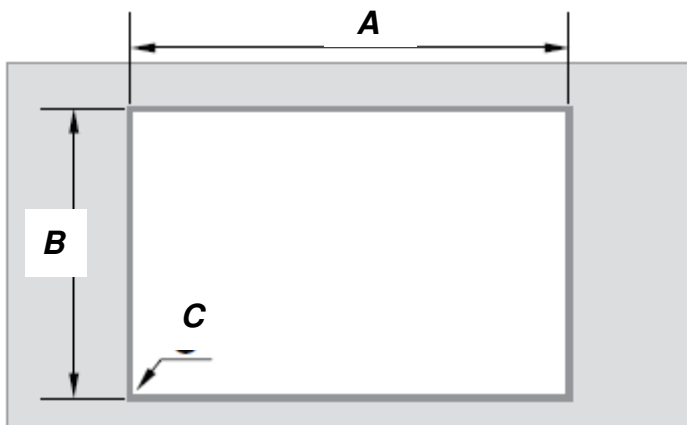

Product Dimensions

- Depth **530mm**
- Height **59mm**
- Width **899mm**

Burners

- Auxiliary burner
- Semi-rapid burner
- Rapid burner
- Wok burner

Performance

- Electronic Ignition
- Cast iron trivets
- Quick connect gas valve

A	overall width of cutout	865
B	overall depth of cutout	490
C	corner radius of cutout	max. 10