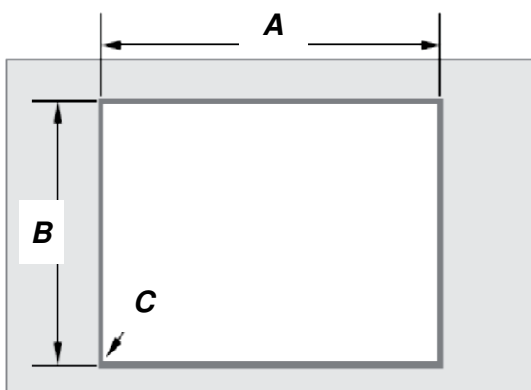

Product Dimensions

- Depth **530mm**
- Height **64mm**
- Width **600mm**

Burners

- Auxiliary burner **1,2kW**
- Semi-rapid burner **2,3kW**
- Wok burner **4,5kW**

Performance

- Electronic Ignition
- Cast iron trivets
- Quick connect gas valve

A	overall width of cutout	560
B	overall depth of cutout	490
C	corner radius of cutout	max. 10