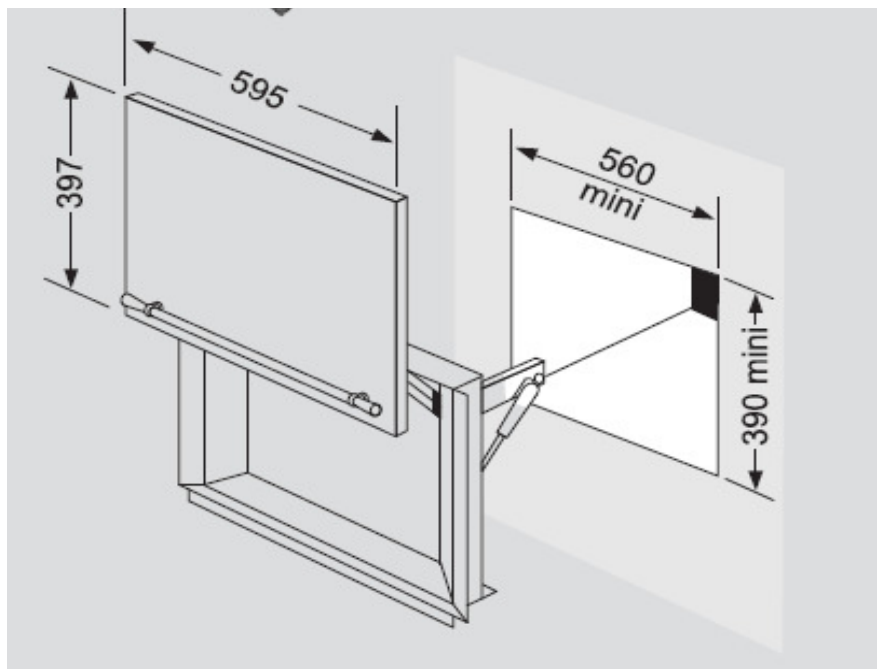

Built In Sliding Cabinet

MODEL: PRDMIN

- In harmony with all ovens Dedication.
- Maximum microwave oven Dimensions: H 355 x W 520 x D 500 mm