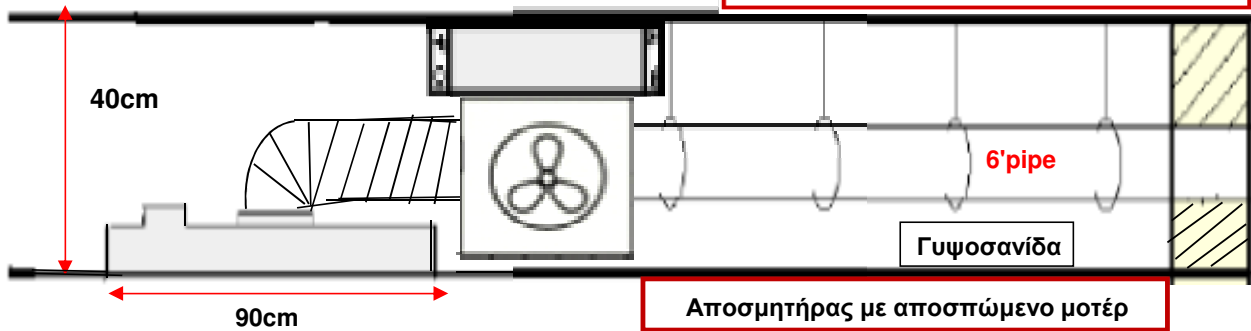

Διαστάσεις κοπής / Cut Out: 870 X 470 mm

- | | | | |
|----------------|-------------|-----------------------|-------------------------------|
| ROOF | PA 590 | DUCT OUT | STAINLESS STEEL FILTER |
| 90cm X 50cm | dBA III: 68 | HIGH HC3 | EXTRACTION HOLE 15cm Ø |
| INOX | W 275W | 800 m ³ /h | DUCTING PIPE 15cm |
| 4 X Side LED'S | | | REMOTE CONTROL |