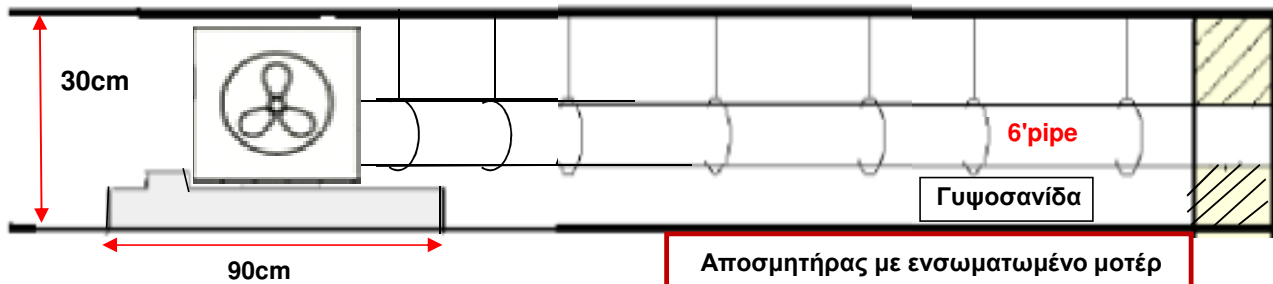

Διαστάσεις κοπής / Cut Out: 870 X 470 mm

- | | | | |
|----------------|-------------|-----------------------|-------------------------------|
| ROOF | PA 590 | DUCT OUT | STAINLESS STEEL FILTER |
| 90cm X 50cm | dBA III: 68 | HIGH HC3 | EXTRACTION HOLE 15cm Ø |
| INOX | W 275W | 800 m ³ /h | DUCTING PIPE 15cm |
| 4 X Side LED'S | | | REMOTE CONTROL |