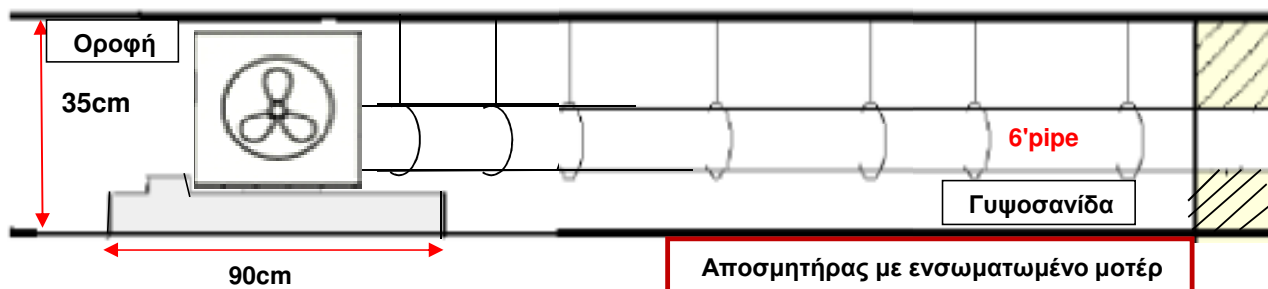

Διαστάσεις κοπής / Cut Out: 870 X 270 mm

- | | | | |
|-------------|---------|------------------------|-------------------------------|
| ROOF | 563 | DUCT OUT | STAINLESS STEEL FILTER |
| 90cm X 30cm | III: 64 | HIGH - HC3 | EXTRACTION HOLE 15cm Ø |
| INOX | 300W | 1000 m ³ /h | DUCTING PIPE 15cm |
| 3 X LED'S | | | REMOTE CONTROL |