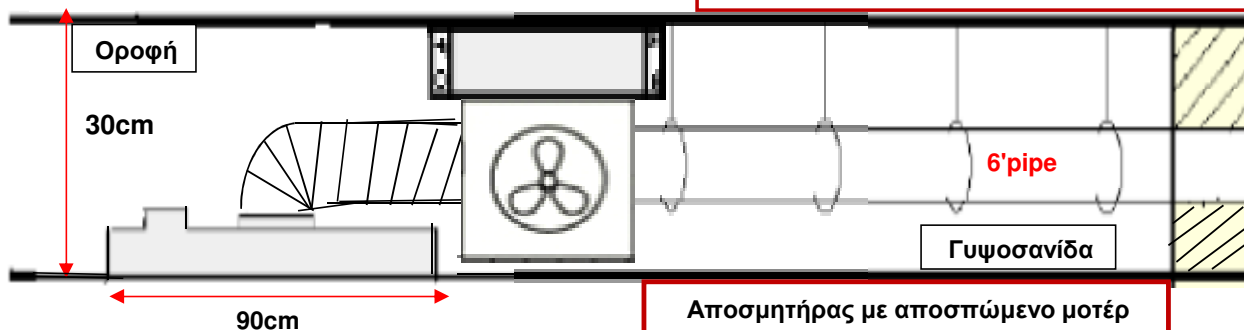

Διαστάσεις κοπής / Cut Out: 870 X 270 mm

- | | | | |
|-------------|---------|------------------------|-------------------------------|
| ROOF | 563 | DUCT OUT | STAINLESS STEEL FILTER |
| 90cm X 30cm | III: 64 | HIGH - HC3 | EXTRACTION HOLE 15cm Ø |
| INOX | 300W | 1000 m ³ /h | DUCTING PIPE 15cm |
| 3 X LED'S | | | REMOTE CONTROL |