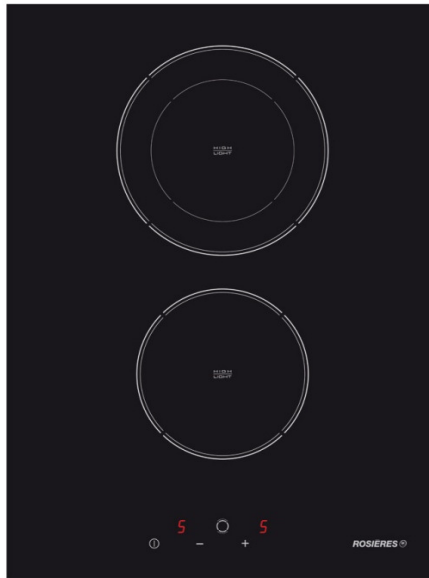

ROSIÈRES 30cm CERAMIC HOB MODEL: RVE382PN

- Highlight ceramic hobs
- 9 Power Levels
- 1 area Ø 18 cm 1.7 kW & 1 area Ø 12 cm 1.2 kW
- Sensitive controls
- Overheating Protection
- 2 Timers
- Control Lock
- Display of the power level - Electronic dial
- 2 residual heat indicators
- Installation (mm): L270 x L490
- Width: 380 mm